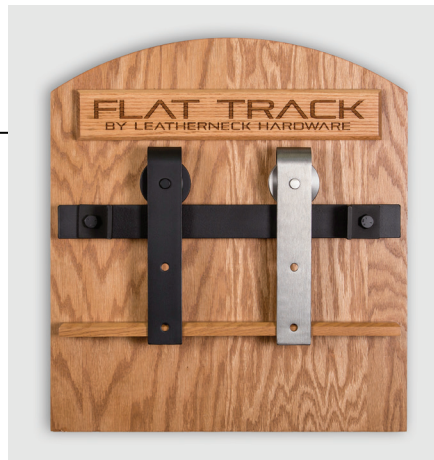

FLAT TRACK

BY LEATHERNECK HARDWARE

SHOWROOM DISPLAY

A solid-wood Showroom Display Kit featuring Flat Track by Leatherneck Hardware is a great way to showcase our unique barn door style hardware. This crafted, compact wooden display may be wall mounted or placed on a counter top.

Flat Track Hardware styling dates back to the turn of the century when it was used for barn doors, and in warehouses and industrial settings. Today the unique look and finishes are perfect for many space-saving interior and exterior applications. Capacities are 400 lb. and 800 lb. units. Hardware available for order in complete kits for both single slide openings and bi-parting openings, or can be ordered as individual components.

Kit Includes

- Locally sourced, solid wood Display Board
 - Both Wall Mount and Counter Top Display
- Mounted Track with Stops
- 2 Flat Track Hangers
 - Finishes - Flat Black and Brushed Nickel
- Literature

60 Weathered Rust

80 Painted Bronze

90 Brushed Nickel Finish

Display measures: 23 1/2" wide x 25" tall x 11 1/2" deep

Showroom Display Board & Component Kit

Part number 1024-0010

Cost for the complete Showroom Display Kit is \$250. To help defer the cost of the display, companies who purchase a Showroom Display Kit will receive a \$25 per-set discount on the first 10 sets of Flat Track ordered. Offer expires six months from initial purchase.